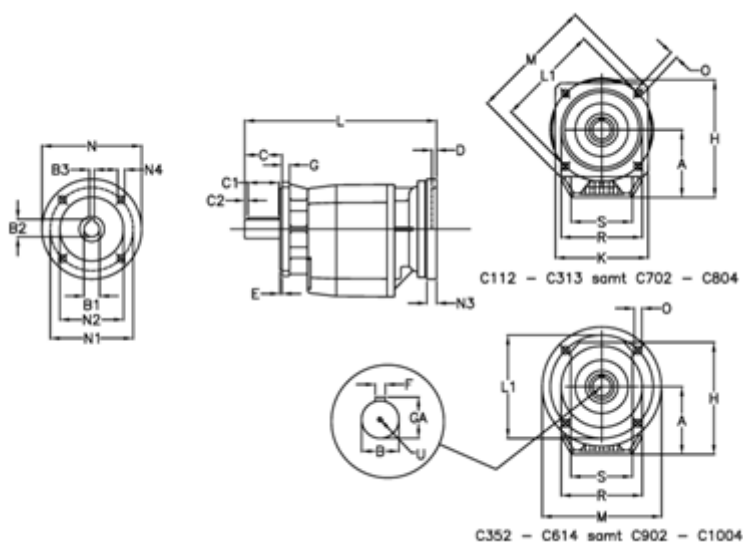

Article number: 40600725132420

Description: Helical gearbox
C704F-251,3-P63B5

Measures

A = 208.0	D = 4.0	L1 = 300	R = 262
B = 60	E = 5	M = 350	S = 250
B1 = 11	F = 18	N = 140	U = M20x42
B2 = 12.8	G = 17	N1 = 115	
B3 = 4	GA = 64.0	N2 = 95	
C = 120	H = 358.0	N3 = 0	
C1 = 90	K = 300	N4 = M8x19	
C2 = 15	L = 504.5	O = 18.0	